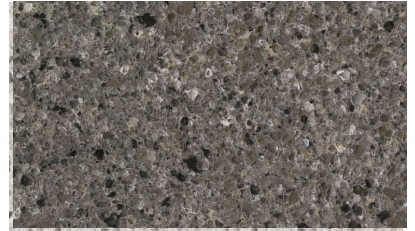

INCLUDED PACKAGES

UNION

LIGHT | INCLUDED PACKAGE

KITCHEN

TRINITY LPL MELAMINE 'FREE SPIRIT'
CABINET

113B KNOB
HARDWARE

BLACKBURN
QUARTZ COUNTERTOP

EXPLORER LONDON 13"x13"
FLOOR TILE